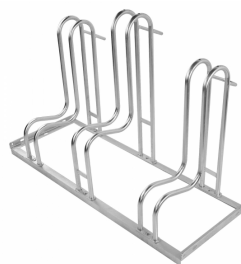

CITY BICYCLE RACK HELIOS

Product Code: SFD963

PRODUCT DESCRIPTION

The CITY Bicycle Rack HELIOS is manufactured from hot-dip galvanised steel offering a long service life. The 18mm tubular wheel guides will accommodate 64mm wide tyres.

The taller wheel guides help to prevent the wheels twisting, which prevents damage to the wheel. The staggered wheel guides help to save the width required for parking bikes. Approx. 1,850mm parking space depth required.

Supplied in knock-down form, all assembly materials and instructions are included in the box.

- Hot-Dip Galvanised for long service life
- Quick and easy to install
- Up to 64mm tyre width
- Tall wheel guides prevent damage to bicycle wheel
- Single sided parking
- Can be bolted together to create multiple parking combinations

SPECIFICATIONS

Weight	8.20 kg
Width	700 / 1050 / 1400 / 1750 / 2100mm
Depth	465mm
Height	710mm
Fixing	Surface Mounted
Material	Steel
Colour	Galvanised