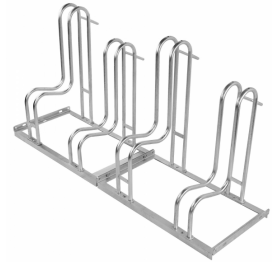

CITY BICYCLE RACK HELIOS

Product Code: SFD963

PRODUCT DESCRIPTION

The CITY Bicycle Rack HELIOS is manufactured from hot-dip galvanised steel offering a long service life. The 18mm tubular wheel guides will accommodate 64mm wide tyres.

The taller wheel guides help to prevent the wheels twisting, which prevents damage to the wheel. The staggered wheel guides help to save the width required for parking bikes. Approx. 1,850mm parking space depth required.

Supplied in knock-down form, all assembly materials and instructions are included in the box.

- Hot-Dip Galvanised for long service life
- Quick and easy to install
- Up to 64mm tyre width
- Tall wheel guides prevent damage to bicycle wheel
- Single sided parking
- Can be bolted together to create multiple parking combinations

SPECIFICATIONS

Weight	8.20 kg
Width	700 / 1050 / 1400 / 1750 / 2100mm
Depth	465mm
Height	710mm
Fixing	Surface Mounted
Material	Steel
Colour	Galvanised