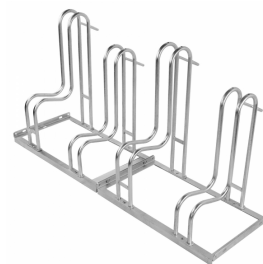

CITY BICYCLE RACK HELIOS

Product Code: SFD963

PRODUCT DESCRIPTION

The CITY Bicycle Rack HELIOS is manufactured from hot-dip galvanised steel offering a long service life. The 18mm tubular wheel guides will accommodate 64mm wide tyres.

The taller wheel guides help to prevent the wheels twisting, which prevents damage to the wheel. The staggered wheel guides help to save the width required for parking bikes. Approx. 1,850mm parking space depth required.

Supplied in knock-down form, all assembly materials and instructions are included in the box.

- Hot-Dip Galvanised for long service life
- Quick and easy to install
- Up to 64mm tyre width
- Tall wheel guides prevent damage to bicycle wheel
- Single sided parking
- Can be bolted together to create multiple parking combinations

SPECIFICATIONS

Weight	8.20 kg
Width	700 / 1050 / 1400 / 1750 / 2100mm
Depth	465mm
Height	710mm
Fixing	Surface Mounted
Material	Steel
Colour	Galvanised