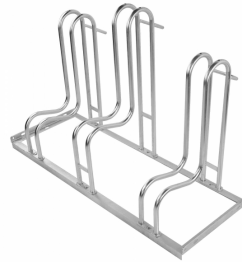

CITY BICYCLE RACK HELIOS

Product Code: SFD963

PRODUCT DESCRIPTION

The CITY Bicycle Rack HELIOS is manufactured from hot-dip galvanised steel offering a long service life. The 18mm tubular wheel guides will accommodate 64mm wide tyres.

The taller wheel guides help to prevent the wheels twisting, which prevents damage to the wheel. The staggered wheel guides help to save the width required for parking bikes. Approx. 1,850mm parking space depth required.

Supplied in knock-down form, all assembly materials and instructions are included in the box.

- Hot-Dip Galvanised for long service life
- Quick and easy to install
- Up to 64mm tyre width
- Tall wheel guides prevent damage to bicycle wheel
- Single sided parking
- Can be bolted together to create multiple parking combinations

SPECIFICATIONS

Weight	8.20 kg
Width	700 / 1050 / 1400 / 1750 / 2100mm
Depth	465mm
Height	710mm
Fixing	Surface Mounted
Material	Steel
Colour	Galvanised