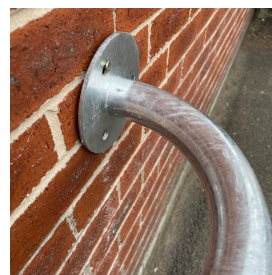

SHEFFIELD WALL RAIL

Product Code: SFD457

PRODUCT DESCRIPTION

The Sheffield Wall Rail is a simple wall mounted steel tube rail. It is an effective option for securing bicycles or motorbikes. It can also be used as a hand rail, or a dog leash point.

The Sheffield Wall Rail is galvanised as standard and can be powder coated in any RAL colour. Please contact the team to discuss your options. For powder coating the lead time will be 5-7 days.

We are able to provide matching bollards and benches to create a family of products in one area.

Features:

- Secure wall mounting
- Little to no maintenance
- Various uses
- Multiple locking points for bicycles
- Cost effective
- Powder coating available

SPECIFICATIONS

Weight	9.00 kg
Length	1000mm
Depth	110mm
Diameter	48mm
Fixing	Wall Mounted
Material	Steel
Colour	Galvanised