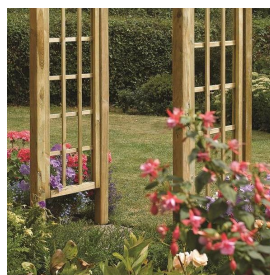

ROUND TOP ARCH

Product Code: SFD9R8

PRODUCT DESCRIPTION

The Round Top Arch is perfect for vine plants to grow and create a beautiful arch full of flowers in the garden in summer.

- Heavy duty construction
- Trellis sides for training plants
- Natural timber finish
- Pressure treated to protect against rot
- Can be painted or stained if desired
- Easy two person assembly
- Comprehensive instructions and all fittings included

SPECIFICATIONS

Weight	50.00 kg
Width	1240mm
Depth	650mm
Height	2500mm
Fixing	Surface Mounted
Material	Timber
Colour	Galvanised