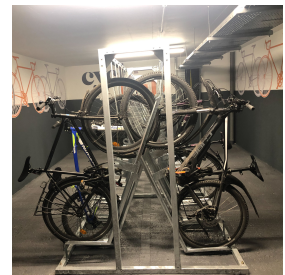

X-TYPE SEMI VERTICAL CYCLE RACK

Product Code: SFD414

* BULK BUY DISCOUNT

PRODUCT DESCRIPTION

Revolutionary space saving method of holding a number of cycles in a secured way. The X-Type Semi Vertical Cycle Rack has a very small footprint but maximising the amount of cycles held. This high density steel work is manufactured so it's incredibly easy to hold and install your cycles in a safe method.

Priced at £80 per bike space needed

SPECIFICATIONS

Weight	12.00 kg
Length	150 & 305mm
Width	1740mm
Height	1980mm
Fixing	Root Fixed
Material	Steel
Colour	Galvanised