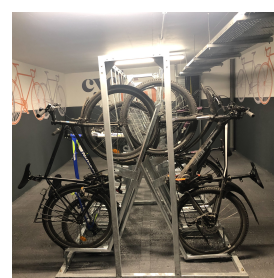

## X-TYPE SEMI VERTICAL CYCLE RACK

Product Code: SFD414

\* BULK BUY DISCOUNT

### PRODUCT DESCRIPTION

Revolutionary space saving method of holding a number of cycles in a secured way. The X-Type Semi Vertical Cycle Rack has a very small footprint but maximising the amount of cycles held. This high density steel work is manufactured so it's incredibly easy to hold and install your cycles in a safe method.

### SPECIFICATIONS

Weight	12.00 kg
Length	150 & 305mm
Width	1740mm
Height	1980mm
Fixing	Root Fixed
Material	Steel
Colour	Galvanised