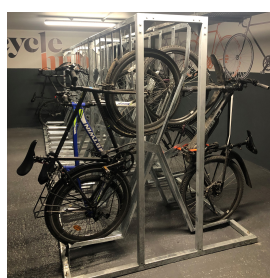

## X-TYPE SEMI VERTICAL CYCLE RACK

Product Code: SFD414

\* BULK BUY DISCOUNT

### PRODUCT DESCRIPTION

Revolutionary space saving method of holding a number of cycles in a secured way. The X-Type Semi Vertical Cycle Rack has a very small footprint but maximising the amount of cycles held. This high density steel work is manufactured so it's incredibly easy to hold and install your cycles in a safe method.