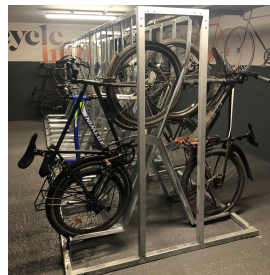

X-TYPE SEMI VERTICAL CYCLE RACK

Product Code: SFD414

* BULK BUY DISCOUNT

PRODUCT DESCRIPTION

Revolutionary space saving method of holding a number of cycles in a secured way. The X-Type Semi Vertical Cycle Rack has a very small footprint but maximising the amount of cycles held. This high density steel work is manufactured so it's incredibly easy to hold and install your cycles in a safe method.

Priced at £80 per bike space needed

SPECIFICATIONS

Weight	12.00 kg
Length	150 & 305mm
Width	1740mm
Height	1980mm
Fixing	Root Fixed
Material	Steel
Colour	Galvanised