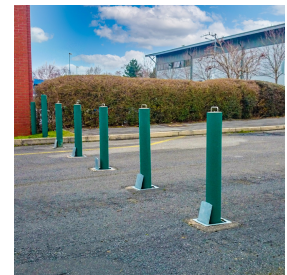

## 76MM DIAMETER STEEL TELESCOPIC BOLLARD

Product Code: SFD5191

\* BULK BUY DISCOUNT

## PRODUCT DESCRIPTION

Here at Street Furniture Direct we have been providing projects up and down the country with our high-quality Telescopic Bollards. All of our Telescopic Bollards are lockable and can be keyed alike or different, so you have control over who has access. Telescopic Bollards are a great way of securing an entrance or protecting against Ram Raids in a cost-effective package.

The **76mm Diameter Steel Telescopic Bollard** has a steel section installed into the ground and a steel bollard that can be hidden to allow access. If you are looking for a selection of bollards or to create a collection of street furniture, let us know and we can help you put together a full solution.