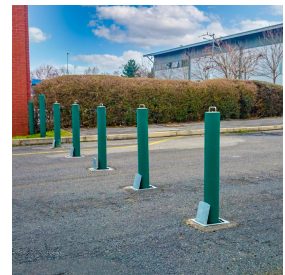

76MM DIAMETER STEEL TELESCOPIC BOLLARD

Product Code: SFD5191

* BULK BUY DISCOUNT

STANDARD POWDER COATED STEEL RAL COLOURS

PRODUCT DESCRIPTION

Here at Street Furniture Direct we have been providing projects up and down the country with our high-quality Telescopic Bollards. All of our Telescopic Bollards are lockable and can be keyed alike or different, so you have control over who has access. Telescopic Bollards are a great way of securing an entrance or protecting against Ram Raids in a cost-effective package.

Our Steel Telescopic Bollards are galvanised as standard with the option for powder coating in any RAL colour. We hold in stock a range of Steel Telescopic Bollards to be able to have your order with you within 48 hours.

The **76mm Diameter Steel Telescopic Bollard** has a steel section installed into the ground and a steel bollard that can be hidden to allow access. If you are looking for a selection of bollards or to create a collection of street furniture, let us know and we can help you put together a full solution.