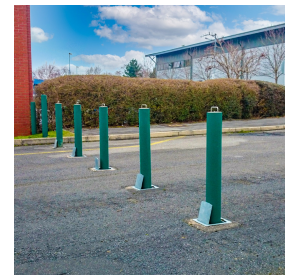

76MM DIAMETER STEEL TELESCOPIC BOLLARD

Product Code: SFD5191

* BULK BUY DISCOUNT

STANDARD POWDER COATED STEEL RAL COLOURS

PRODUCT DESCRIPTION

Here at Street Furniture Direct we have been providing projects up and down the country with our high-quality Telescopic Bollards. All of our Telescopic Bollards are lockable and can be keyed alike or different, so you have control over who has access. Telescopic Bollards are a great way of securing an entrance or protecting against Ram Raids in a cost-effective package.

Our Steel Telescopic Bollards are galvanised as standard with the option for powder coating in any RAL colour. We hold in stock a range of Steel Telescopic Bollards to be able to have your order with you within 48 hours.

The **76mm Diameter Steel Telescopic Bollard** has a steel section installed into the ground and a steel bollard that can be hidden to allow access. If you are looking for a selection of bollards or to create a collection of street furniture, let us know and we can help you put together a full solution.