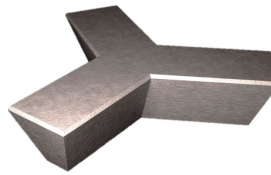

TRI CONCRETE BENCH

Product Code: SFD235

PRODUCT DESCRIPTION

The Tri Bench is a solid three point bench that provides versatile seating in confined spaces, as well as providing excellent visual impact.

Bringing style and versatility to any environment, it offers a long lasting function with different finishes available depending on the environment and requirement.

We have the opportunity to finish in different colours so please don't hesitate to ask if there is anything you need to know.

SPECIFICATIONS

Weight	870.00 kg
Length	1780mm
Width	1541mm
Height	450mm
Fixing	Root Fixed
Material	Concrete
Colour	Galvanised