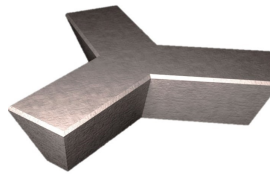

TRI CONCRETE BENCH

Product Code: SFD235

PRODUCT DESCRIPTION

The Tri Bench is a solid three point bench that provides versatile seating in confined spaces, as well as providing excellent visual impact.

Bringing style and versatility to any environment, it offers a long lasting function with different finishes available depending on the environment and requirement.

We have the opportunity to finish in different colours so please don't hesitate to ask if there is anything you need to know.

SPECIFICATIONS

Weight	870.00 kg
Length	1780mm
Width	1541mm
Height	450mm
Fixing	Root Fixed
Material	Concrete
Colour	Galvanised