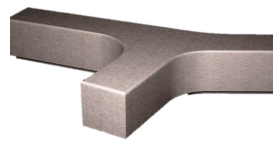

DNA CONCRETE BENCH

Product Code: SFD221

DNA

Gal Concrete 3-Point Bench

DNA
Length: 2720mm
Width: 1639mm
Height: 450mm
Weight: 1700kg

PRODUCT DESCRIPTION

The DNA bench is a different and stylish 3-point bench that has the ability to fit into varying difficult spaces whilst maximising seating space.

SPECIFICATIONS

Weight	1,700.00 kg
Length	2720mm
Width	1639mm
Height	450mm
Fixing	Root Fixed
Material	Concrete
Colour	Galvanised