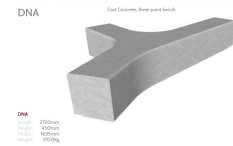

DNA CONCRETE BENCH

Product Code: SFD221

PRODUCT DESCRIPTION

The DNA bench is a different and stylish 3-point bench that has the ability to fit into varying difficult spaces whilst maximising seating space.

SPECIFICATIONS

Weight	1,700.00 kg
Length	2720mm
Width	1639mm
Height	450mm
Fixing	Root Fixed
Material	Concrete
Colour	Galvanised