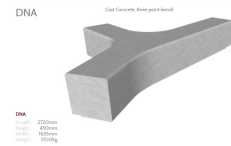

DNA CONCRETE BENCH

Product Code: SFD221

DNA

Gal Concrete 3-Point Bench

DNA
Length: 2720mm
Width: 1639mm
Height: 450mm
Weight: 1700kg

PRODUCT DESCRIPTION

The DNA bench is a different and stylish 3-point bench that has the ability to fit into varying difficult spaces whilst maximising seating space.

SPECIFICATIONS

Weight	1,700.00 kg
Length	2720mm
Width	1639mm
Height	450mm
Fixing	Root Fixed
Material	Concrete
Colour	Galvanised