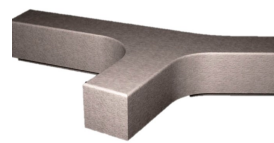

DNA CONCRETE BENCH

Product Code: SFD221

PRODUCT DESCRIPTION

The DNA bench is a different and stylish 3-point bench that has the ability to fit into varying difficult spaces whilst maximising seating space.

SPECIFICATIONS

Weight	1,700.00 kg
Length	2720mm
Width	1639mm
Height	450mm
Fixing	Root Fixed
Material	Concrete
Colour	Galvanised