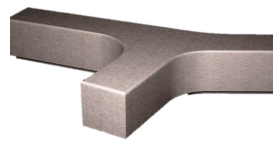

DNA CONCRETE BENCH

Product Code: SFD221

PRODUCT DESCRIPTION

The DNA bench is a different and stylish 3-point bench that has the ability to fit into varying difficult spaces whilst maximising seating space.

SPECIFICATIONS

Weight	1,700.00 kg
Length	2720mm
Width	1639mm
Height	450mm
Fixing	Root Fixed
Material	Concrete
Colour	Galvanised