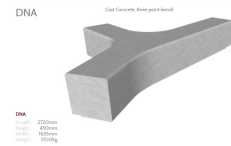

DNA CONCRETE BENCH

Product Code: SFD221

PRODUCT DESCRIPTION

The DNA bench is a different and stylish 3-point bench that has the ability to fit into varying difficult spaces whilst maximising seating space.

SPECIFICATIONS

Weight	1,700.00 kg
Length	2720mm
Width	1639mm
Height	450mm
Fixing	Root Fixed
Material	Concrete
Colour	Galvanised