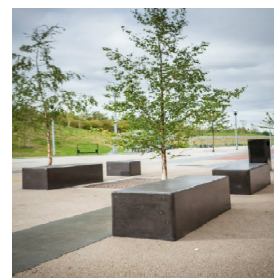

PRODUCT DESCRIPTION

The Bamburgh concrete bench is available in different sizes.

Bringing style and sustainability to any environment.

The Bamburgh bench is manufactured from standard grey pre-cast concrete. Supplied with an acid etch finish as standard.

SPECIFICATIONS

Weight	778.00 kg
Length	1200mm
Depth	600mm
Height	450mm
Fixing	Root Fixed
Material	Concrete
Colour	Galvanised