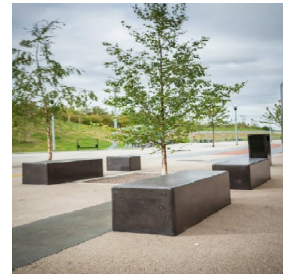

BAMBURGH CONCRETE BENCH

Product Code: SFD224

PRODUCT DESCRIPTION

The Bamburgh concrete bench is available in different sizes.

Bringing style and sustainability to any environment.

The Bamburgh bench is manufactured from standard grey pre-cast concrete. Supplied with an acid etch finish as standard.

SPECIFICATIONS

Weight	778.00 kg
Length	1200mm
Depth	600mm
Height	450mm
Fixing	Root Fixed
Material	Concrete
Colour	Galvanised