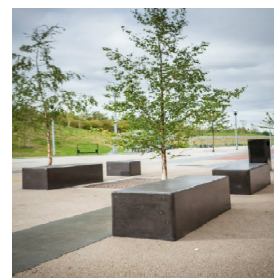

BAMBURGH CONCRETE BENCH

Product Code: SFD224

PRODUCT DESCRIPTION

The Bamburgh concrete bench is available in different sizes.

Bringing style and sustainability to any environment.

The Bamburgh bench is manufactured from standard grey pre-cast concrete. Supplied with an acid etch finish as standard.