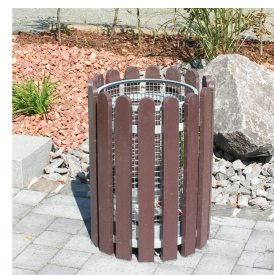

COLLEC LITTER BIN

Product Code: SFD351

PRODUCT DESCRIPTION

We've given a lot of thought to litter disposal and our litter bins are the result of that process. Take the Collec, for example: a simple design with a removable galvanised basket for easy waste disposal. It's also quite large so this bin is perfect for places with high footfall and lots of people.

SPECIFICATIONS

Weight	35.00 kg
Height	660mm
Diameter	480mm
Fixing	Root Fixed
Material	Plastic
Colour	Galvanised