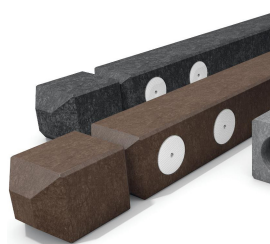

PYRAMID RECYCLED BOLLARD

Product Code: SFD59

PRODUCT DESCRIPTION

Due to the unusual head shape, our pyramid head bollards draw attention in almost any setting. They do exactly what they're supposed to do: keep spaces clear. The bollard is equipped with two round reflectors (ø 6 cm) and a rectangular reflector (4 x 18 cm).

SPECIFICATIONS

Weight	13.90 kg
Length	1600mm
Width	120mm
Depth	120mm
Fixing	Root Fixed
Material	Recycled Plastic
Colour	Galvanised