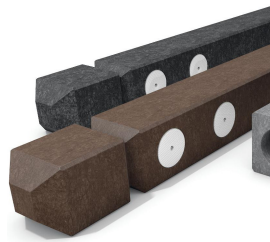

PYRAMID RECYCLED BOLLARD

Product Code: SFD59

PRODUCT DESCRIPTION

Due to the unusual head shape, our pyramid head bollards draw attention in almost any setting. They do exactly what they're supposed to do: keep spaces clear. The bollard is equipped with two round reflectors (ø 6 cm) and a rectangular reflector (4 x 18 cm).

SPECIFICATIONS

Weight	13.90 kg
Length	1600mm
Width	120mm
Depth	120mm
Fixing	Root Fixed
Material	Recycled Plastic
Colour	Galvanised