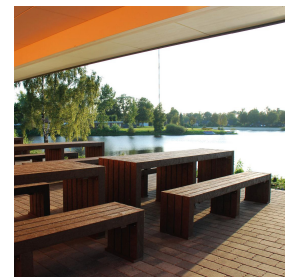

CALERO RECYCLED PLASTIC BENCH

Product Code: SFD244

PRODUCT DESCRIPTION

Bold, square, practical, modern and cool – the Calero Recycled Plastic Bench and bench/table set is a favourite for urban and suburban surroundings. Available in brown, grey and black, the Calero is ready for anything.

All our recycled plastic seating is weather, oil, acid & seawater resistant, and is UV protected. It doesn't degrade or splinter like timber. It doesn't absorb water and the surface is fast drying. Recycled plastic is made from recycled materials and can be 100% recycled at end of life, making it an environmentally friendly option.

If you need some advice, call us and speak to one of our trained advisers.

SPECIFICATIONS

Weight	81.00 kg
Length	1500mm
Width	460mm
Height	450mm
Fixing	Surface Mounted
Material	Recycled Plastic
Colour	Galvanised