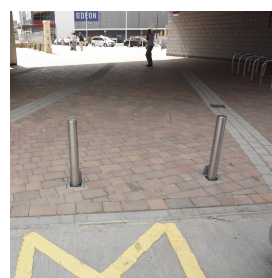

## 90MM DIAMETER STAINLESS STEEL TELESCOPIC BOLLARD

Product Code: SFD5192/90

### PRODUCT DESCRIPTION

Here at Street Furniture Direct we have been providing projects up and down the country with our high-quality Telescopic Bollards. All of our Telescopic Bollards are lockable and can be keyed alike or different, so you have control over who has access. Telescopic Bollards are a great way of securing an entrance or protecting against Ram Raids in a cost effective package.

Our Stainless Steel Telescopic Bollards are provided as standard in Grade 304. Grade 316 is also available, suitable for saline atmospheres such as coastal areas. The Stainless Steel finish will make it so it doesn't look out of place in a modern project. We hold in stock a range of Stainless Steel Telescopic Bollards to be able to have your order with you within 48 hours.

The **90mm Diameter Stainless Steel Telescopic Bollard** has a steel section installed into the ground and a stainless steel bollard that can be hidden to allow access. If you are looking for a selection of bollards or to create a collection of street furniture, let us know and we can help you put together a full solution.