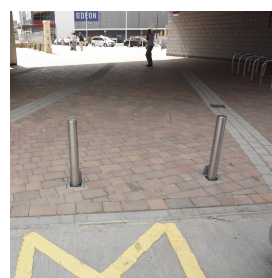

90MM DIAMETER STAINLESS STEEL TELESCOPIC BOLLARD

Product Code: SFD5192/90

PRODUCT DESCRIPTION

Here at Street Furniture Direct we have been providing projects up and down the country with our high-quality Telescopic Bollards. All of our Telescopic Bollards are lockable and can be keyed alike or different, so you have control over who has access. Telescopic Bollards are a great way of securing an entrance or protecting against Ram Raids in a cost effective package.

Our Stainless Steel Telescopic Bollards are provided as standard in Grade 304. Grade 316 is also available, suitable for saline atmospheres such as coastal areas. The Stainless Steel finish will make it so it doesn't look out of place in a modern project. We hold in stock a range of Stainless Steel Telescopic Bollards to be able to have your order with you within 48 hours.

The **90mm Diameter Stainless Steel Telescopic Bollard** has a steel section installed into the ground and a stainless steel bollard that can be hidden to allow access. If you are looking for a selection of bollards or to create a collection of street furniture, let us know and we can help you put together a full solution.