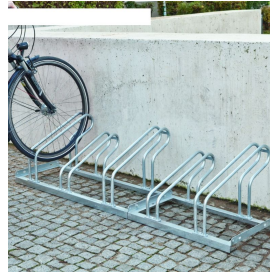

## LO HOOP CYCLE RACK

Product Code: SFD420

### PRODUCT DESCRIPTION

The Lo Hoop Cycle Rack is available in 2 to 6 bike spaces and can be installed together to create longer cycle parking spaces. It provides easy and simple bike parking. The High and Low spaces allow bikes to be closer together by raising the handle bars of every other bike. Manufactured from Strong Galvanised steel. Accepts tyres up to 55mm. Ideal for domestic, retail and all public areas. Surface mounted.

#### Lengths

- 2 Hoop - 700mm
- 3 Hoop - 1050mm
- 4 Hoop - 1400mm
- 5 Hoop - 1750mm
- 6 Hoop - 2100mm

### SPECIFICATIONS

Weight	11.00 kg
Depth	550mm
Height	415mm
Diameter	Tyre widths up to 55mm
Fixing	Surface Mounted
Colour	Galvanised