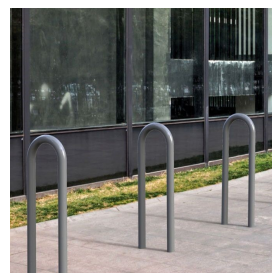

HOOP BARRIER 48MM

Product Code: SFD625/48

PRODUCT DESCRIPTION

Robust enough to withstand all environments and having a multitude of functionality from a Cycle Stand to a Pole Protector, the Hoop Barrier offers a solution to all environments and needs. Can be powder coated in a selection of colours. This root fixed hoop barrier is also space saving due to the width only being 300mm.

*Powder Coating may require a longer lead time

SPECIFICATIONS

Weight	20.00 kg
Width	300mm
Height	870mm
Diameter	48mm
Fixing	Root Fixed
Material	Steel
Colour	Galvanised