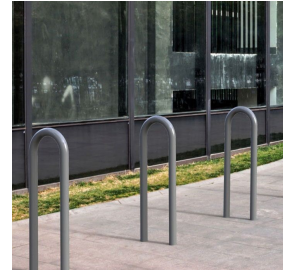

HOOP BARRIER 48MM

Product Code: SFD625/48

PRODUCT DESCRIPTION

Robust enough to withstand all environments and having a multitude of functionality from a Cycle Stand to a Pole Protector, the Hoop Barrier offers a solution to all environments and needs. Can be powder coated in a selection of colours. This root fixed hoop barrier is also space saving due to the width only being 300mm.

*Powder Coating may require a longer lead time

SPECIFICATIONS

Weight	20.00 kg
Width	300mm
Height	870mm
Diameter	48mm
Fixing	Root Fixed
Material	Steel
Colour	Galvanised