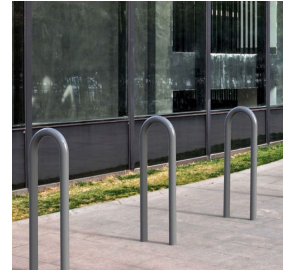

## HOOP BARRIER 48MM

Product Code: SFD625/48

### PRODUCT DESCRIPTION

Robust enough to withstand all environments and having a multitude of functionality from a Cycle Stand to a Pole Protector, the Hoop Barrier offers a solution to all environments and needs. Can be powder coated in a selection of colours. This root fixed hoop barrier is also space saving due to the width only being 300mm.

### SPECIFICATIONS

Weight	20.00 kg
Width	300mm
Height	870mm
Diameter	48mm
Fixing	Root Fixed
Material	Steel
Colour	Galvanised