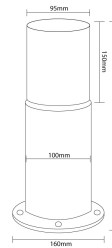

AIRLITE ILLUMINATED BOLLARD

Product Code: SFD5812

PRODUCT DESCRIPTION

The 'Airlite' is crafted from high quality aluminium and is a contemporary, elegant post light, available in heights of 400mm or 600mm. The durability of the path light is combined with the eye-catching 'bubble' effect in the substantial solid crystal glass head, to perfectly bridge the gap between decorative garden lighting and robust bollard lights. Air bubbles inside the head give a unique and pleasing effect which looks great in daylight or at night. Once illuminated, it acts as both a standard path light and as an uplighter, so if placed beneath trees the effect is amazing!

SPECIFICATIONS

Weight	4.00 kg
Height	400mm
Diameter	101mm
Fixing	Surface Mounted
Material	Stainless Steel
Colour	Galvanised