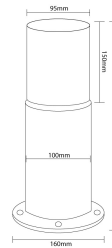

## AIRLITE ILLUMINATED BOLLARD

Product Code: SFD5812

### PRODUCT DESCRIPTION

The 'Airlite' is crafted from high quality aluminium and is a contemporary, elegant post light, available in heights of 400mm or 600mm. The durability of the path light is combined with the eye-catching 'bubble' effect in the substantial solid crystal glass head, to perfectly bridge the gap between decorative garden lighting and robust bollard lights. Air bubbles inside the head give a unique and pleasing effect which looks great in daylight or at night. Once illuminated, it acts as both a standard path light and as an uplighter, so if placed beneath trees the effect is amazing!

### SPECIFICATIONS

Weight	4.00 kg
Height	400mm
Diameter	101mm
Fixing	Surface Mounted
Material	Stainless Steel
Colour	Galvanised