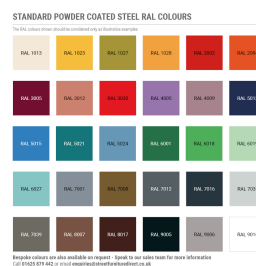

HARROGATE CYCLE STAND GALVANISED – ROOT FIXED

Product Code: SFD429

PRODUCT DESCRIPTION

The Harrogate Cycle Stand is one of our most popular Cycle Stands here at Street Furniture Direct. We put this down to its appealing design while still being low cost. As standard the Harrogate comes root fixed & galvanised, but if you require a little bit of colour that isn't a problem, we are able to powder coat in any RAL colour.

*Powder coating may require a longer lead time

SPECIFICATIONS

Weight	8.00 kg
Width	625mm
Height	870mm
Diameter	60mm
Fixing	Root Fixed
Material	Steel
Colour	Galvanised