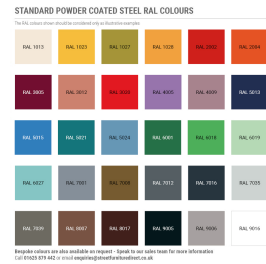

HARROGATE CYCLE STAND GALVANISED – ROOT FIXED

Product Code: SFD429

PRODUCT DESCRIPTION

The Harrogate Cycle Stand is one of our most popular Cycle Stands here at Street Furniture Direct. We put this down to its appealing design while still being low cost. As standard the Harrogate comes root fixed & galvanised, but if you require a little bit of colour that isn't a problem, we are able to powder coat in any RAL colour.

*Powder coating may require a longer lead time

SPECIFICATIONS

Weight	8.00 kg
Width	625mm
Height	870mm
Diameter	60mm
Fixing	Root Fixed
Material	Steel
Colour	Galvanised