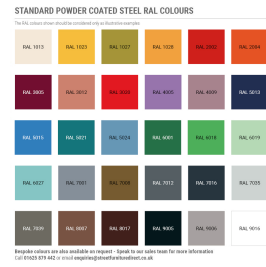

HARROGATE CYCLE STAND GALVANISED – ROOT FIXED

Product Code: SFD429

PRODUCT DESCRIPTION

The Harrogate Cycle Stand is one of our most popular Cycle Stands here at Street Furniture Direct. We put this down to its appealing design while still being low cost. As standard the Harrogate comes root fixed & galvanised, but if you require a little bit of colour that isn't a problem, we are able to powder coat in any RAL colour.

*Powder coating may require a longer lead time

SPECIFICATIONS

Weight	8.00 kg
Width	625mm
Height	870mm
Diameter	60mm
Fixing	Root Fixed
Material	Steel
Colour	Galvanised