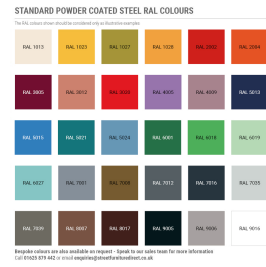

HARROGATE CYCLE STAND GALVANISED – ROOT FIXED

Product Code: SFD429

PRODUCT DESCRIPTION

The Harrogate Cycle Stand is one of our most popular Cycle Stands here at Street Furniture Direct. We put this down to its appealing design while still being low cost. As standard the Harrogate comes root fixed & galvanised, but if you require a little bit of colour that isn't a problem, we are able to powder coat in any RAL colour.