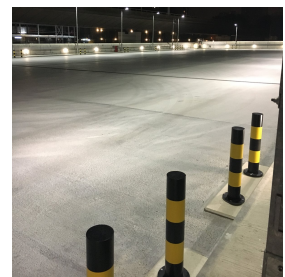

TITAN SERVICE YARD STEEL BOLLARD

Product Code: SFD512

** BULK BUY DISCOUNT*

PRODUCT DESCRIPTION

The Titan Service Yard Steel Bollard is perfect for high risk areas including service yards, car parks and loading bays. Our Titan Steel Bollards are simple in design but one of the most effective on the market. It is low in maintenance and hard wearing product which is powder coated black with 2 yellow bands.

Combined with our quick delivery, the turn around becomes a solution to provide a low cost alternative for projects with time limitations and budgets.

Looking for more security? Consider our Titan Reinforced Steel Bollard for additional Anti-Ram benefits. If you are looking for a selection of bollards or to create a collection of street furniture, let us know and we can help you put together a full solution.

SPECIFICATIONS

Weight	25.00 kg
Length	1500mm
Diameter	139mm
Fixing	Root Fixed
Material	Steel
Colour	Galvanised