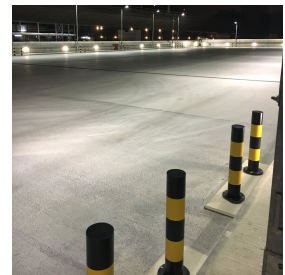

TITAN SERVICE YARD STEEL BOLLARD

Product Code: SFD512

** BULK BUY DISCOUNT*

PRODUCT DESCRIPTION

The Titan Service Yard Steel Bollard is perfect for high risk areas including service yards, car parks and loading bays. Our Titan Steel Bollards are simple in design but one of the most effective on the market. It is low in maintenance and hard wearing product which is powder coated black with 2 yellow bands.

Combined with our quick delivery, the turn around becomes a solution to provide a low cost alternative for projects with time limitations and budgets.

Looking for more security? Consider our Titan Reinforced Steel Bollard for additional Anti-Ram benefits. If you are looking for a selection of bollards or to create a collection of street furniture, let us know and we can help you put together a full solution.

SPECIFICATIONS

Weight	25.00 kg
Length	1500mm
Diameter	139mm
Fixing	Root Fixed
Material	Steel
Colour	Galvanised