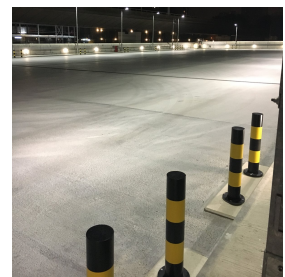

TITAN SERVICE YARD STEEL BOLLARD

Product Code: SFD512

* BULK BUY DISCOUNT

PRODUCT DESCRIPTION

The Titan Service Yard Steel Bollard is perfect for high risk areas including service yards, car parks and loading bays. Our Titan Steel Bollards are simple in design but one of the most effective on the market. It is low in maintenance and hard wearing product which is powder coated black with 2 yellow bands.

Combined with our quick delivery, the turn around becomes a solution to provide a low cost alternative for projects with time limitations and budgets.

Looking for more security? Consider our Titan Reinforced Steel Bollard for additional Anti-Ram benefits. If you are looking for a selection of bollards or to create a collection of street furniture, let us know and we can help you put together a full solution.

SPECIFICATIONS

Weight	25.00 kg
Length	1500mm
Diameter	139mm
Fixing	Root Fixed
Material	Steel
Colour	Galvanised