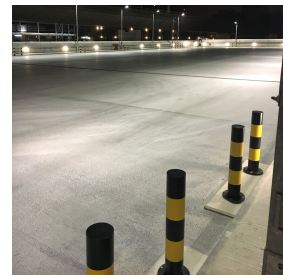

TITAN SERVICE YARD STEEL BOLLARD

Product Code: SFD512

* BULK BUY DISCOUNT

PRODUCT DESCRIPTION

The Titan Service Yard Steel Bollard is perfect for high risk areas including service yards, car parks and loading bays. Our Titan Steel Bollards are simple in design but one of the most effective on the market. It is low in maintenance and hard wearing product which is powder coated black with 2 yellow bands.

Combined with our quick delivery, the turn around becomes a solution to provide a low cost alternative for projects with time limitations and budgets.

Looking for more security? Consider our Titan Reinforced Steel Bollard for additional Anti-Ram benefits. If you are looking for a selection of bollards or to create a collection of street furniture, let us know and we can help you put together a full solution.

SPECIFICATIONS

Weight	25.00 kg
Length	1500mm
Diameter	139mm
Fixing	Root Fixed
Material	Steel
Colour	Galvanised