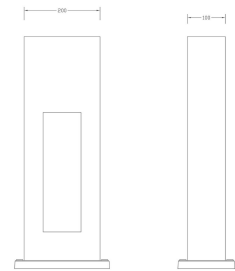

## OBELISK ILLUMINATED BOLLARD

Product Code: SFD5811

### PRODUCT DESCRIPTION

The Obelisk is a robust, contemporary 670mm aluminium bollard in stylish graphite black. It instantly enhances and decoratively illuminates an outdoor space wherever it is mounted. The light itself is directed downwards from the top of the cut out centre section, resulting in the inner rectangular space being filled with light. The E27 bulb holder is protected by a clear, glass lens which diffuses light evenly.

### SPECIFICATIONS

Weight	14.00 kg
Width	200mm
Depth	100mm
Height	650mm
Fixing	Surface Mounted
Material	Aluminium
Colour	Galvanised