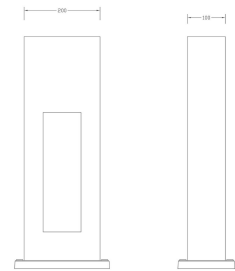

OBELISK ILLUMINATED BOLLARD

Product Code: SFD5811

PRODUCT DESCRIPTION

The Obelisk is a robust, contemporary 670mm aluminium bollard in stylish graphite black. It instantly enhances and decoratively illuminates an outdoor space wherever it is mounted. The light itself is directed downwards from the top of the cut out centre section, resulting in the inner rectangular space being filled with light. The E27 bulb holder is protected by a clear, glass lens which diffuses light evenly.

SPECIFICATIONS

Weight	14.00 kg
Width	200mm
Depth	100mm
Height	650mm
Fixing	Surface Mounted
Material	Aluminium
Colour	Galvanised