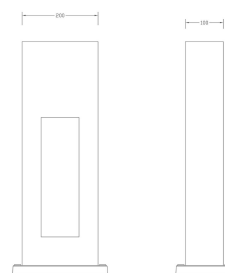

OBELISK ILLUMINATED BOLLARD

Product Code: SFD5811

PRODUCT DESCRIPTION

The Obelisk is a robust, contemporary 670mm aluminium bollard in stylish graphite black. It instantly enhances and decoratively illuminates an outdoor space wherever it is mounted. The light itself is directed downwards from the top of the cut out centre section, resulting in the inner rectangular space being filled with light. The E27 bulb holder is protected by a clear, glass lens which diffuses light evenly.

SPECIFICATIONS

Weight	14.00 kg
Width	200mm
Depth	100mm
Height	650mm
Fixing	Surface Mounted
Material	Aluminium
Colour	Galvanised