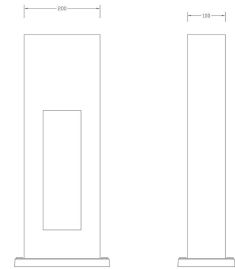

OBELISK ILLUMINATED BOLLARD

Product Code: SFD5811

PRODUCT DESCRIPTION

The Obelisk is a robust, contemporary 670mm aluminium bollard in stylish graphite black. It instantly enhances and decoratively illuminates an outdoor space wherever it is mounted. The light itself is directed downwards from the top of the cut out centre section, resulting in the inner rectangular space being filled with light. The E27 bulb holder is protected by a clear, glass lens which diffuses light evenly.

SPECIFICATIONS

Weight	14.00 kg
Width	200mm
Depth	100mm
Height	650mm
Fixing	Surface Mounted
Material	Aluminium
Colour	Galvanised