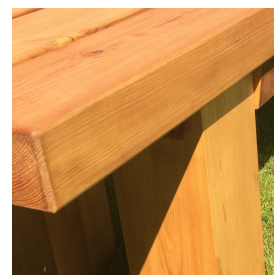

## PRODUCT DESCRIPTION

The Willis Bench is a simple yet versatile and durable design.

Street Furniture Direct currently supply a wide variety of Hardwood and Softwood Timber benches.

The Willis bench manufactured from carefully selected treated Iroko hardwood timber or Douglas Fir softwood sourced entirely from commercially-managed, recognised and sustainable resources. An annual single coat of varnish or stain is recommended to maintain the quality.

## SPECIFICATIONS

Weight	50.00 kg
Length	1800mm
Width	460mm
Height	450mm
Fixing	Surface Mounted
Material	Timber
Colour	Natural